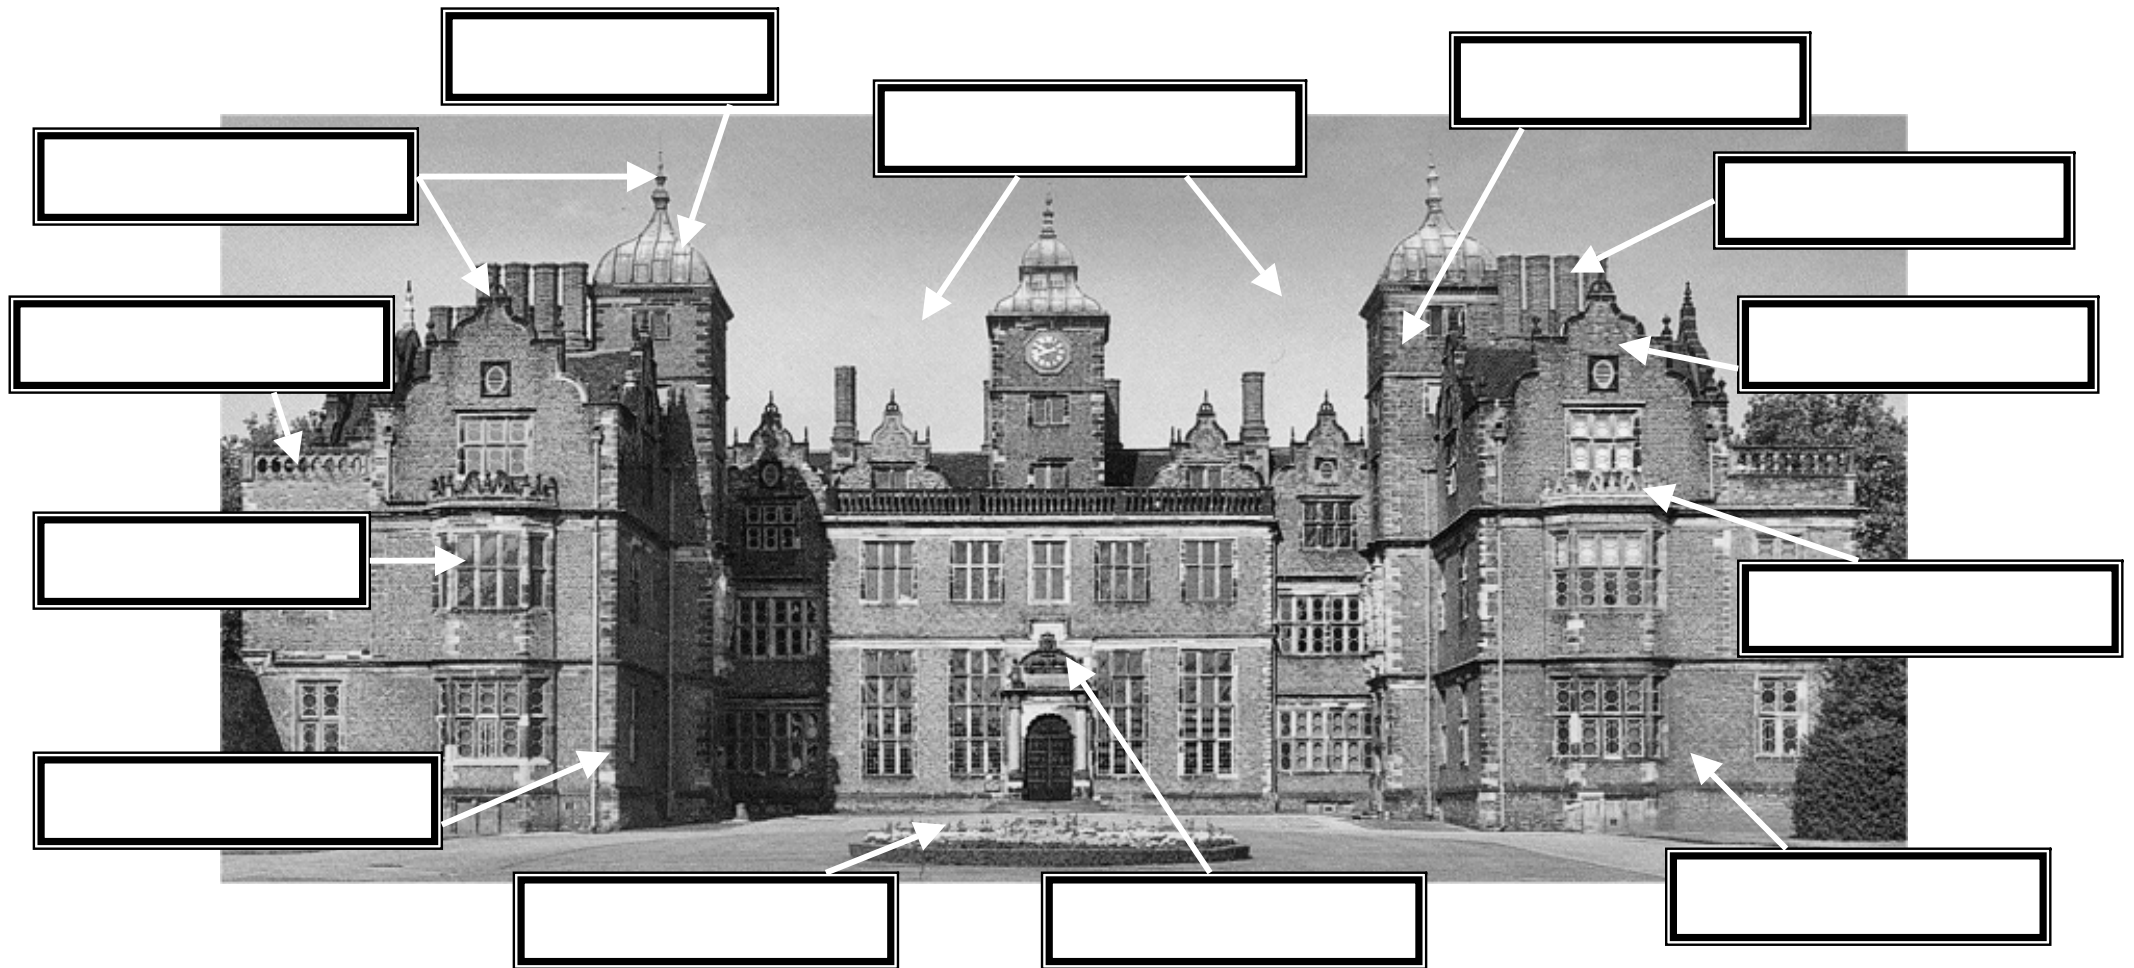

Label the features showing Aston Hall is a Jacobean house

turrets - Flemish gable ends - tall chimneys - large windows
stone carving - balustrade - pinnacles - brick walls - stone quoins -
open courtyard - broken skyline - ogee shaped roofs - symmetry in design