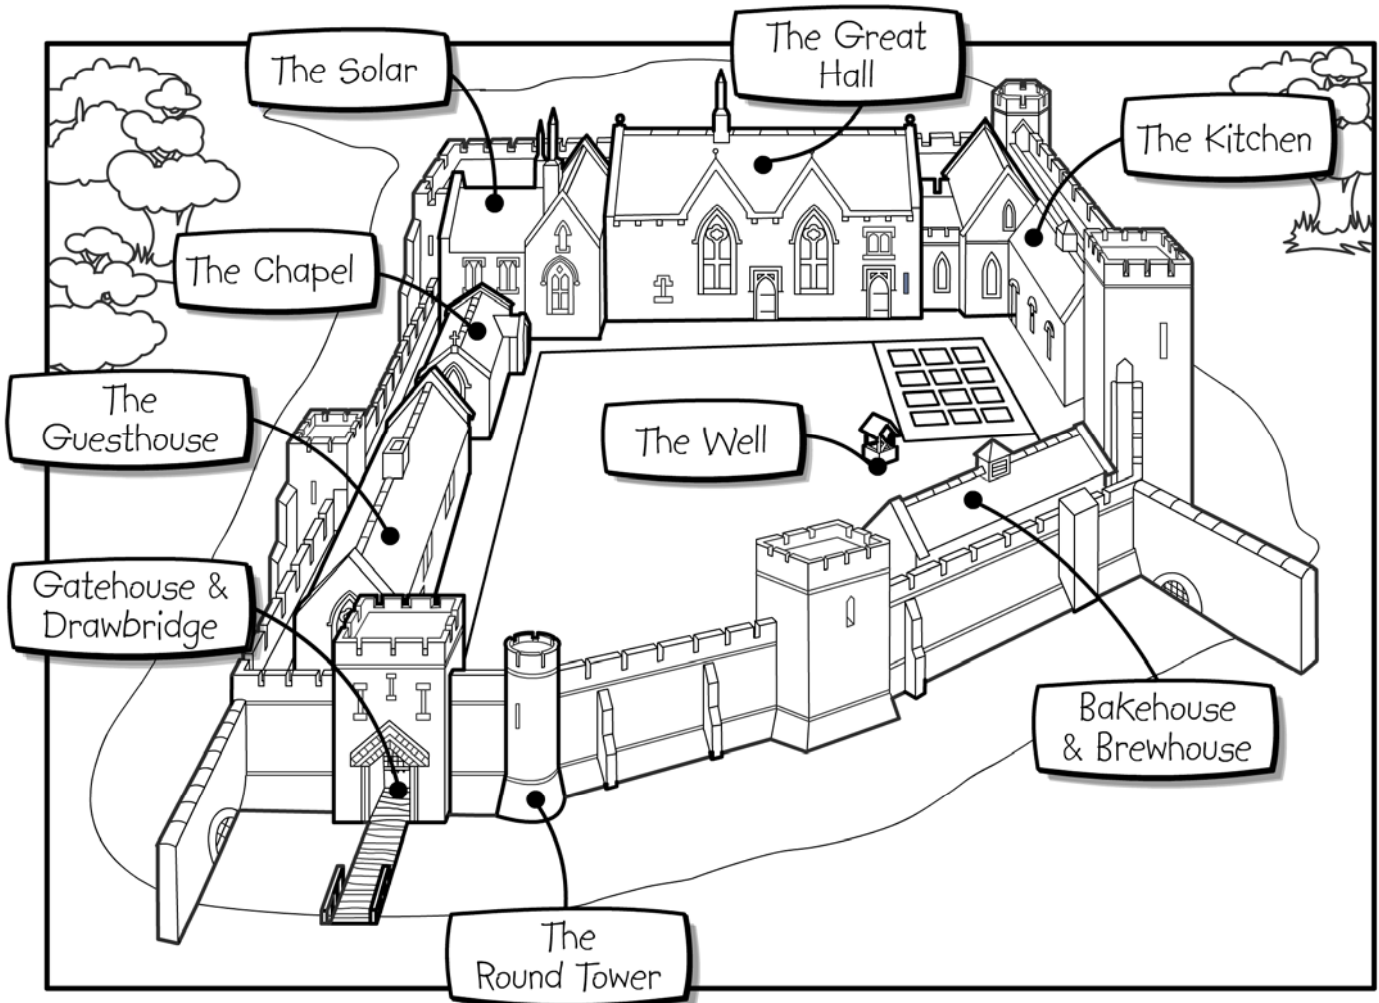

Label Weoley Castle

This is a drawing of what Weoley Castle used to look like.
Can you label all the buildings correctly?

Labels:

The Well

The Chapel

Bakehouse
& Brewhouse

The Kitchen

The Solar

The Great
Hall

Gatehouse &
Drawbridge

The
Round Tower

The
Guesthouse

For an interactive computer version please visit:

www.schoolsliaison.org.uk/kids/weoley

Label Weoley Castle - Answers

This is a drawing of what Weoley Castle used to look like.
Can you label all the buildings correctly?